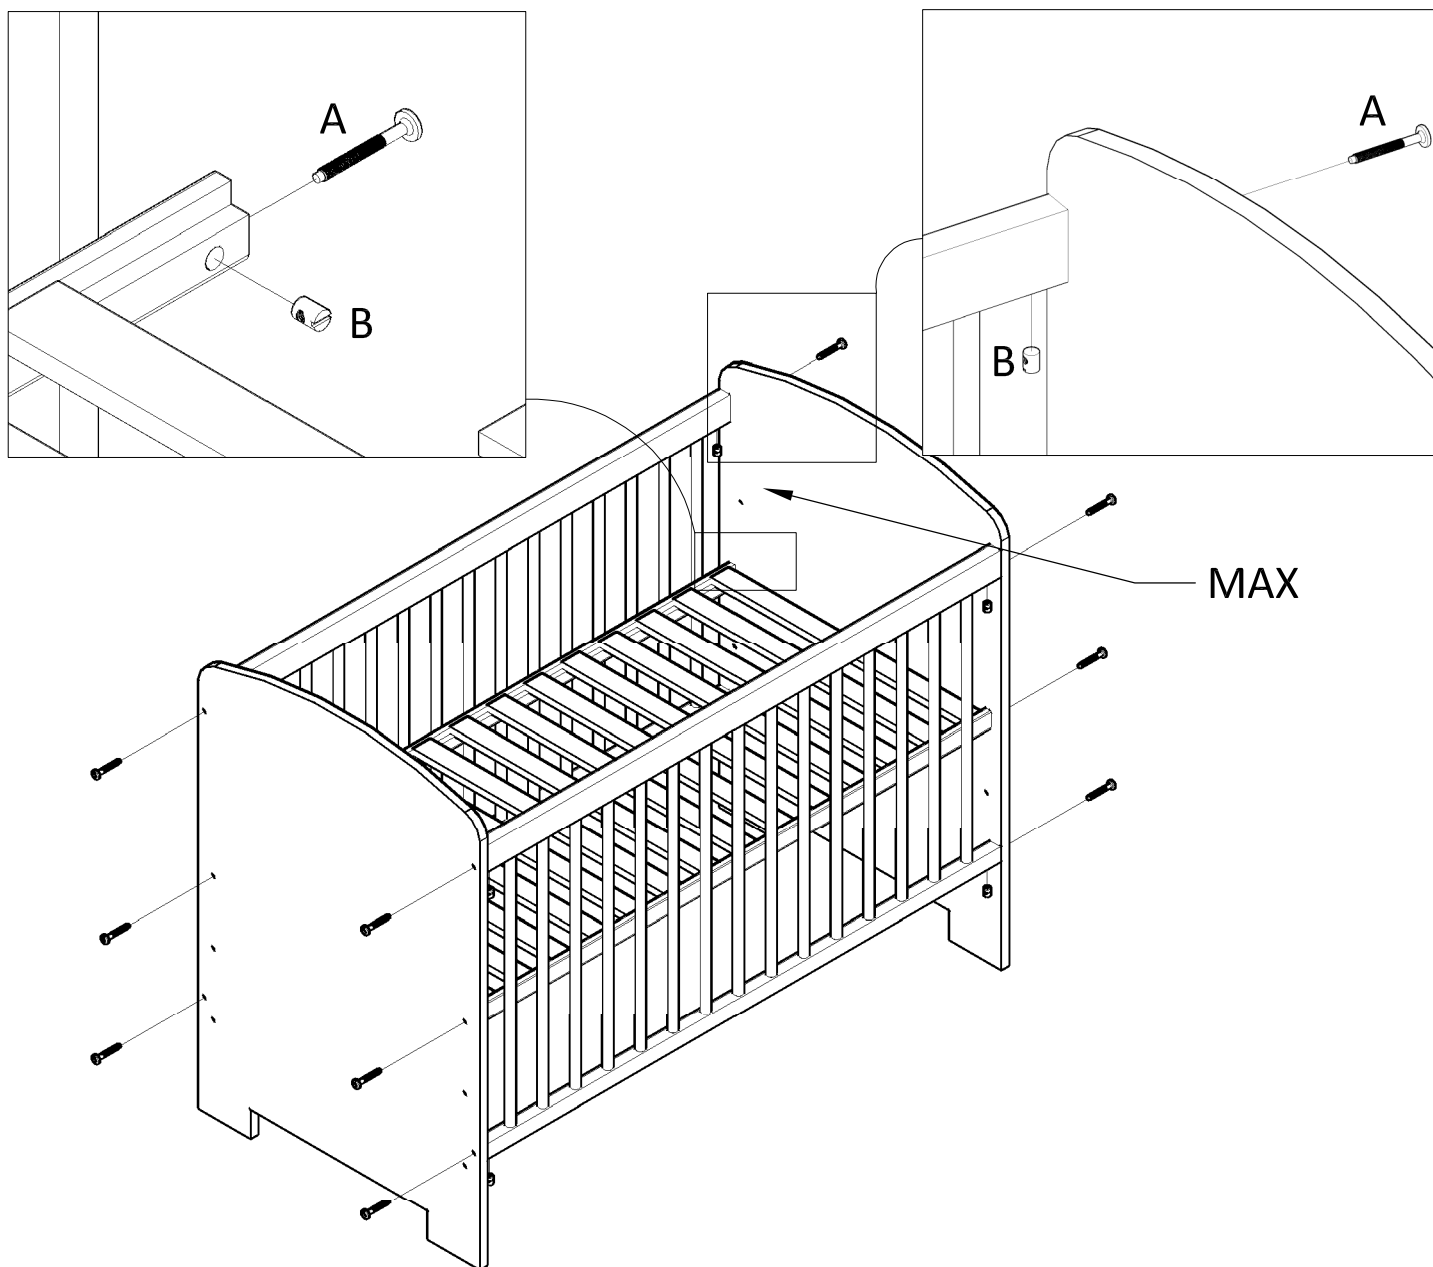

# KAROLINA • PAULA

120x60

Uwaga! Dno łóżka montujemy krótkimi listwami ku górze.  
 Warning! Please mount the cot bottom with the short slates upwards.