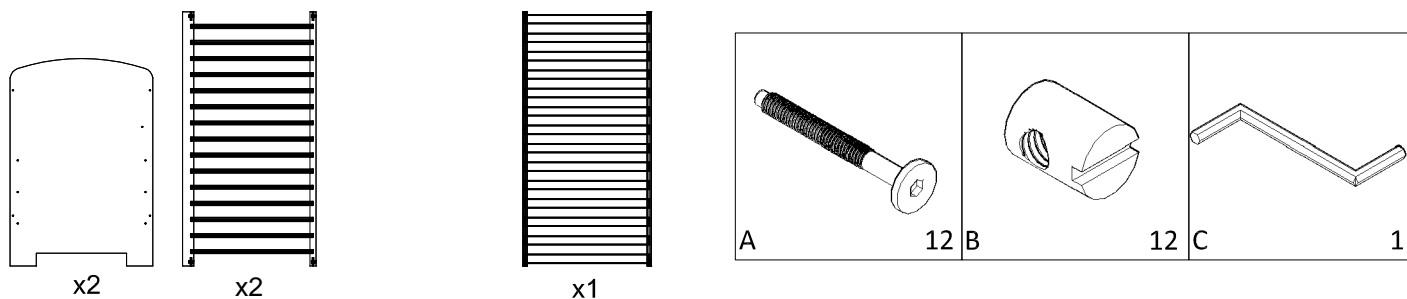

# KAROLINA • PAULA

120x60

Uwaga! Dno łóżka montujemy krótkimi listwami ku górze.  
 Warning! Please mount the cot bottom with the short slates upwards.